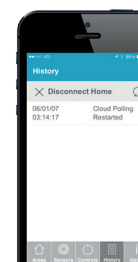

Download the History logs for the system right to your HomeControl+ app.