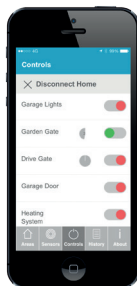

Using your new HomeControl+ APP

Ever wanted to check the status of your home security system, or needed to let someone into your home whilst you are away?

Use the 'Areas' screen to show the status of your areas in your house and enable you to unset and set areas from anywhere in the world.

Want visibility and control over one or more security systems?

Use the 'My Security Systems' screen to manage your systems, be it at home, work, or your holiday home.

Would you like to control various appliances through your home system right from the HomeControl+ app?

The 'Controls' screen gives you the ability to turn on and off appliances right from your smart phone, quickly and simply.

Do you want to know when and which sensors on your system have reported a fault or have gone into alarm when you're not there?

Use the 'Sensors' screen to give you unparalleled visibility into your system including the individual sensors on your system.

Want to know when your kids arrive home from school or if your batteries need replacing?