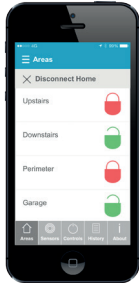

Now you can have complete control over your home security system from anywhere in the world

Download the HomeControl+ iOS and Android App to control your home security system

HomeControl+ System

SSS[®]

0800
0196 911

Using your new HomeControl+ APP

Ever wanted to check the status of your home security system, or needed to let someone into your home whilst you are away?

Use the 'Areas' screen to show the status of your areas in your house and enable you to unset and set areas from anywhere in the world.

The 'Controls' screen gives you the ability to turn on and off appliances right from your smart phone, quickly and simply.

Do you want to know when and which sensors on your system have reported a fault or have gone into alarm when you're not there?

Use the 'Sensors' screen to give you unparalleled visibility into your system including the individual sensors on your system.

Want to know when your kids arrive home from school or if your batteries need replacing?