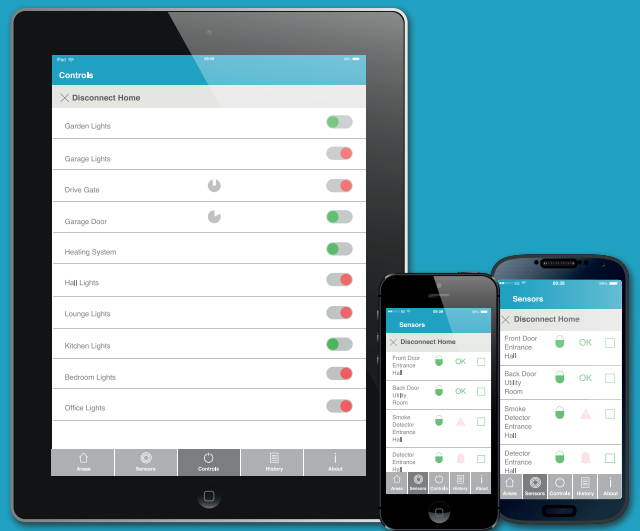

Now you can have complete control over your home security system from anywhere in the world

Download the HomeControl+ iOS and Android App to control your home security system

HomeControl+ System

SSS[®]

0800
0196 911

Using your new HomeControl+ APP

Ever wanted to check the status of your home security system, or needed to let someone into your home whilst you are away?

Use the 'Areas' screen to show the status of your areas in your house and enable you to unset and set areas from anywhere in the world.

Want visibility and control over one or more security systems?

Use the 'My Security Systems' screen to manage your systems, be it at home, work, or your holiday home.

Would you like to control various appliances through your home system right from the HomeControl+ app?

The 'Controls' screen gives you the ability to turn on and off appliances right from your smart phone, quickly and simply.

Do you want to know when and which sensors on your system have reported a fault or have gone into alarm when you're not there?