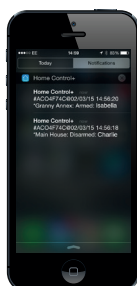

Using your new HomeControl+ APP

Ever wanted to check the status of your home security system, or needed to let someone into your home whilst you are away?

Use the 'Areas' screen to show the status of your areas in your house and enable you to unset and set areas from anywhere in the world.

Want visibility and control over one or more security systems?

Use the 'My Security Systems' screen to manage your systems, be it at home, work, or your holiday home.

Would you like to control various appliances through your home system right from the HomeControl+ app?

The 'Controls' screen gives you the ability to turn on and off appliances right from your smart phone, quickly and simply.

Do you want to know when and which sensors on your system have reported a fault or have gone into alarm when you're not there?

Use the 'Sensors' screen to give you unparalleled visibility into your system including the individual sensors on your system.

Want to know when your kids arrive home from school or if your batteries need replacing?