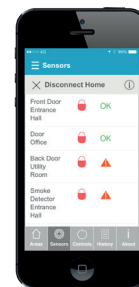

Using your new HomeControl+ APP

Ever wanted to check the status of your home security system, or needed to let someone into your home whilst you are away?

Use the 'Areas' screen to show the status of your areas in your house and enable you to unset and set areas from anywhere in the world.

Want visibility and control over one or more security systems?

Use the 'My Security Systems' screen to manage your systems, be it at home, work, or your holiday home.

Would you like to control various appliances through your home system right from the HomeControl+ app?

The 'Controls' screen gives you the ability to turn on and off appliances right from your smart phone, quickly and simply.

Do you want to know when and which sensors on your system have reported a fault or have gone into alarm when you're not there?

Use the 'Sensors' screen to give you unparalleled visibility into your system including the individual sensors on your system.

Want to know when your kids arrive home from school or if your batteries need replacing?