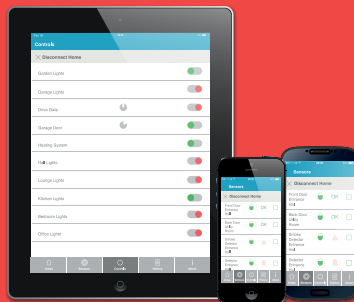

Use the 'Sensors' screen to give you unparalleled visibility into your system including the individual sensors on your system.

Want to know when your kids arrive home from school or if your batteries need replacing?

Download the History logs for the system right to your HomeControl+ app.

Your HomeControl+ system sensors

Smoke and Carbon Monoxide sensors link directly with your home system, giving you and your family added protection.

Combined shock and magnetic contacts giving you two sensors in one, perfect as a confirmed alarm signal for systems connected to an alarm receiving centre or for police response.

Water leak sensors connected directly to your system can give you advance warning of flooding or leaking appliances, providing you with the prior knowledge to take action.